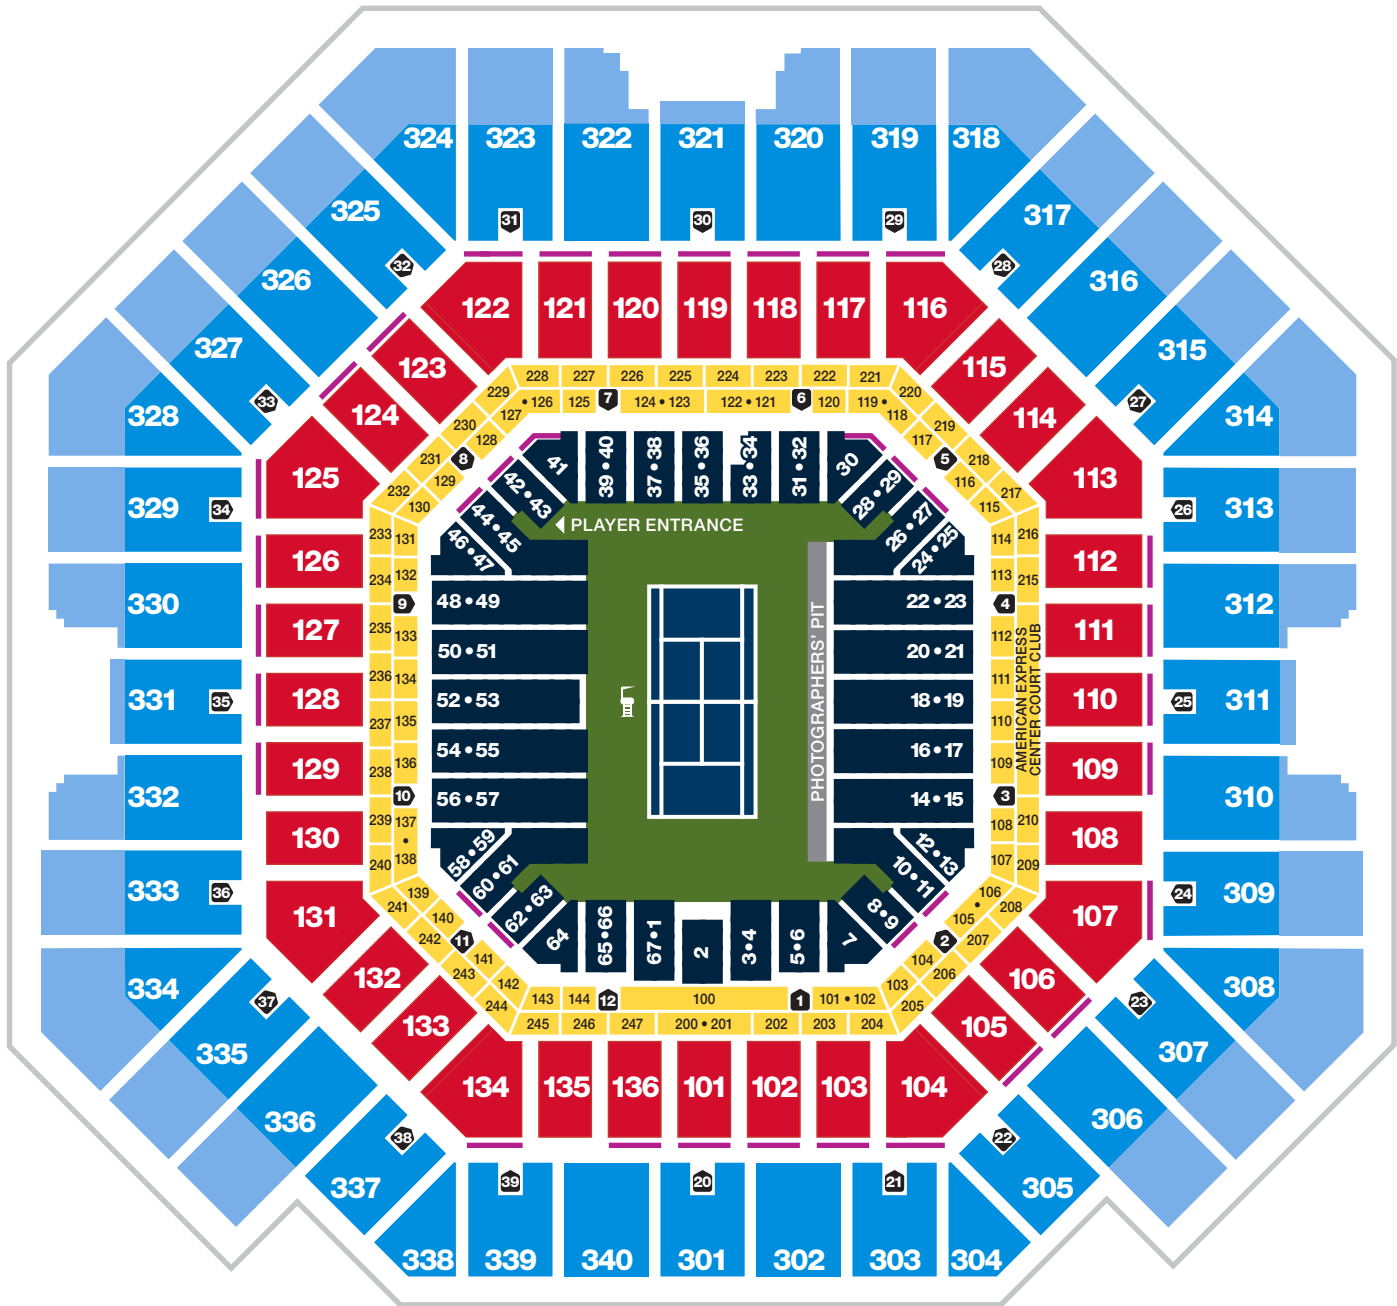

Arthur Ashe Stadium Seating Chart

2016 US Open | August 29 – September 11

- Courtside**
- Luxury Suites**
- Loge**
- Lower Promenade (A - O)**
- Upper Promenade (P - Y)**
- Wheelchair Accessible** ♿