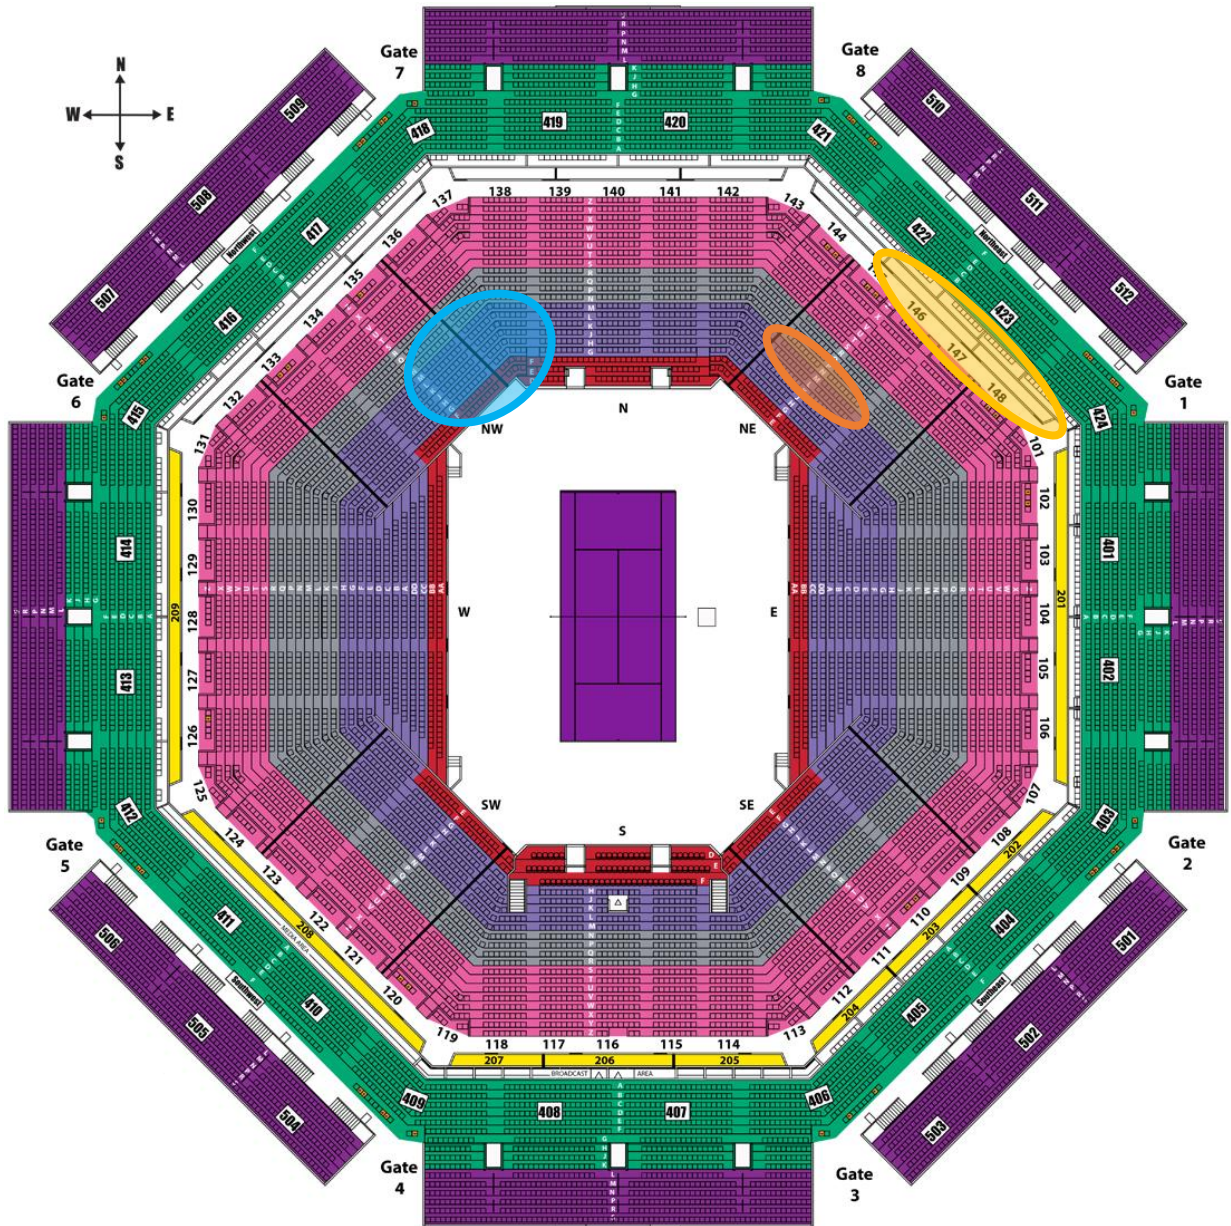

Stadium 1 Seating Chart

Key

- | | |
|---|---|
| ■ Front Box | ■ Prime Loge Seats |
| ■ Premium Courtside Box | ■ Loge Seats |
| ■ Courtside Box | ■ SFITT – NW Preferred Courtside |
| ■ Stadium Box | ■ SFITT – NE Courtside |
| ■ Club Suite | ■ SFITT – Luxury Suites (217 & 218) |